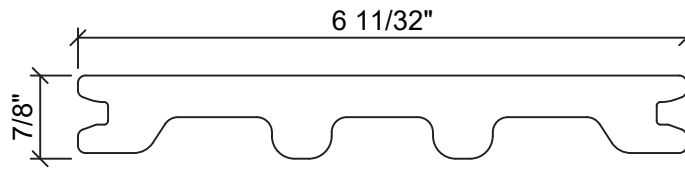

# EVODECK - outdoor decking

Woodn recommends to refer only to the values expressed in mm the US values are to be considered approximate).

## PLANKS DIMENSION AND LOGISTIC

Code	TV05
Dimensions of the plank	161 x 22 x 1830 mm (≈ 6"11/32 x 7/8" x 6')
Incidence	1,86 ft/sqft
Weight of a plank	≈ 1,90 lb/ft

The external dimensions listed are nominal values.  
 The weights of the planks indicated in the tables are indicative and not binding.  
 Length tolerances according UNI EN-ISO 22768: class UNI EN-ISO 22768-vL.